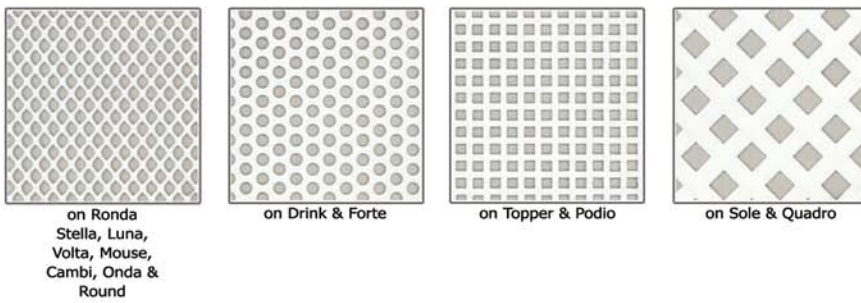

## Steel Finishes (available on most steel items, refer to price list)

## Steel Meshes

## Synthetic Wicker with steel core (available on Laura#1009, Laura #1109 and Laura #1209)